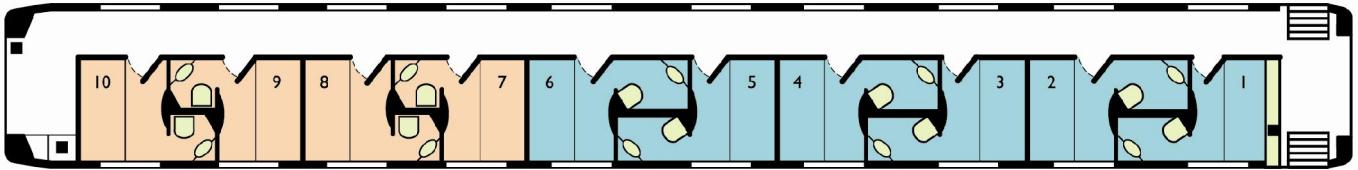

ACCOMMODATIONS

Onboard The *Canadian* (Vancouver to Toronto)

Cabins for one are private rooms featuring a small couch-style seat converting into a bed, with a concealed toilet and a vanity.

Cabins for two are private rooms with two armchairs, two retractable stacked beds, a vanity and ensuite toilet.

There is a small gap between beds when lowered.

Walls remove between Bedrooms A&B, C&D, and E&F

Suites consist of two combined cabins for two (wall removed) but with only the lower beds utilized. The resulting room includes two ensuite toilets and two vanities.

There is a small gap between the beds when lowered.

Onboard The *Canadian* - Prestige class

Prestige Sleeper class provides an unforgettable rail experience.

- Spacious cabin – 50% larger and large viewing window – 60% larger than our cabin for two in Sleeper Plus class
- Modular leather L-shaped couch by day and a Murphy bed for two by night
- Private washroom with shower
- Flat-screen TV with video selection
- Minibar stocked with a selection of beverages
- Complimentary bar service
- Electric radiant heated cabin floors and walls
- Priority seating in the dining car
- Dedicated Concierge attendant throughout the trip
- Activities such as wine tastings and interactive talks on local history, geography and culture

Onboard The *Ocean* (Montreal to Halifax)

Renaissance equipment is used on the *Ocean*.
Accommodation consists of cabins for 2 and one Accessible cabin.
Bedrooms 1-6 include a shower within the private bathroom
Bedrooms 7-10 do not include shower capability