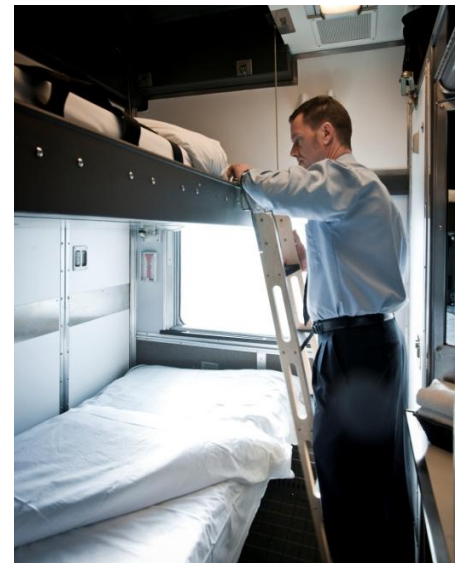

ACCOMMODATIONS

Onboard The *Canadian* (Vancouver to Toronto)

Cabins for one are private rooms featuring a small couch-style seat converting into a bed, with a concealed toilet and a vanity.

Cabins for two are private rooms with two armchairs, two retractable stacked beds, a vanity and ensuite toilet.

“MANOR” SLEEPER

Limited space is available for carry-on baggage in Sleeper class.

LEGEND

-  Cabin for 1
-  Cabin for 2
-  Berths (Upper and Lower)
-  Cabin for 3
-  Public Washroom
-  Shower

Cabins for four consist of two combined cabins for two (wall removed), therefore providing four armchairs, two upper bunks and two lower beds, two ensuite toilets and two vanities.

There is a small gap between beds when lowered.

Walls remove between Bedrooms A&B, C&D, and E&F

Suites consist of two combined cabins for two (wall removed) but with only the lower beds utilized. The resulting room includes two ensuite toilets and two vanities.

There is a small gap between the beds when lowered.

Onboard The *Canadian* - Prestige class

Prestige Sleeper class provides an unforgettable rail experience.

- Spacious cabin – 50% larger and large viewing window – 60% larger than our cabin for two in Sleeper Plus class
- Modular leather L-shaped couch by day and a Murphy bed for two by night
- Private washroom with shower
- Flat-screen TV with video selection
- Minibar stocked with a selection of beverages
- Complimentary bar service
- Electric radiant heated cabin floors and walls
- Priority seating in the dining car
- Dedicated Concierge attendant throughout the trip
- Activities such as wine tastings and interactive talks on local history, geography and culture