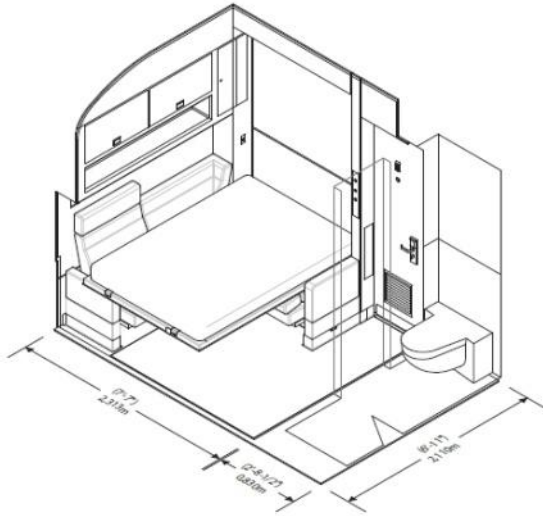

ACCOMMODATIONS

Onboard The *Canadian* (Vancouver to Toronto)

Cabins for one are private rooms featuring a small couch-style seat converting into a bed, with a concealed toilet and a vanity.

Cabins for two are private rooms with two armchairs, two retractable stacked beds, a vanity and ensuite toilet.

“MANOR” SLEEPER

Limited space is available for carry-on baggage in Sleeper class.

LEGEND

-  Cabin for 1
-  Cabin for 2
-  Berths (Upper and Lower)
-  Cabin for 3
-  Public Washroom
-  Shower

Cabins for four consist of two combined cabins for two (wall removed), therefore providing four armchairs, two upper bunks and two lower beds, two ensuite toilets and two vanities.

There is a small gap between beds when lowered.

Walls remove between Bedrooms A&B, C&D, and E&F

Suites consist of two combined cabins for two (wall removed) but with only the lower beds utilized. The resulting room includes two ensuite toilets and two vanities.

There is a small gap between the beds when lowered.

Onboard The *Canadian* - Prestige class

Prestige Sleeper class provides an unforgettable rail experience.

- Spacious cabin – 50% larger and large viewing window – 60% larger than our cabin for two in Sleeper Plus class
- Modular leather L-shaped couch by day and a Murphy bed for two by night
- Private washroom with shower
- Flat-screen TV with video selection
- Minibar stocked with a selection of beverages
- Complimentary bar service
- Electric radiant heated cabin floors and walls
- Priority seating in the dining car
- Dedicated Concierge attendant throughout the trip
- Activities such as wine tastings and interactive talks on local history, geography and culture