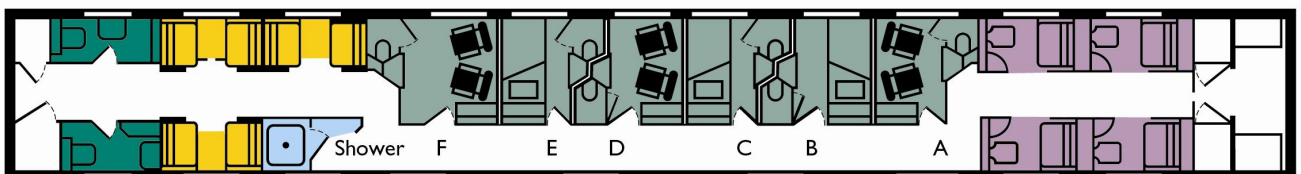

ACCOMMODATIONS

Onboard The *Canadian* (Vancouver to Toronto)

Cabins for one are private rooms featuring a small couch-style seat converting into a bed, with a concealed toilet and a vanity.

Cabins for two are private rooms with two armchairs, two retractable stacked beds, a vanity and ensuite toilet.

“MANOR” SLEEPER

Limited space is available for carry-on baggage in Sleeper class.

LEGEND

-  Cabin for 1
-  Cabin for 2
-  Berths (Upper and Lower)
-  Cabin for 3
-  Public Washroom
-  Shower

Cabins for four consist of two combined cabins for two (wall removed), therefore providing four armchairs, two upper bunks and two lower beds, two ensuite toilets and two vanities.

There is a small gap between beds when lowered.

Walls remove between Bedrooms A&B, C&D, and E&F

Suites consist of two combined cabins for two (wall removed) but with only the lower beds utilized. The resulting room includes two ensuite toilets and two vanities.

There is a small gap between the beds when lowered.

Onboard The *Canadian* - Prestige class

Prestige Sleeper class provides an unforgettable rail experience.

- Spacious cabin – 50% larger and large viewing window – 60% larger than our cabin for two in Sleeper Plus class
- Modular leather L-shaped couch by day and a Murphy bed for two by night
- Private washroom with shower
- Flat-screen TV with video selection
- Minibar stocked with a selection of beverages
- Complimentary bar service
- Electric radiant heated cabin floors and walls
- Priority seating in the dining car
- Dedicated Concierge attendant throughout the trip
- Activities such as wine tastings and interactive talks on local history, geography and culture