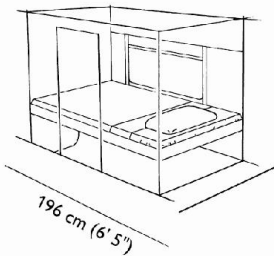

ACCOMMODATIONS

Onboard The *Canadian* (Vancouver to Toronto)

Cabins for one are private rooms featuring a small couch-style seat converting into a bed, with a concealed toilet and a vanity.

Cabins for two are private rooms with two armchairs, two retractable stacked beds, a vanity and ensuite toilet.

“MANOR” SLEEPER

Limited space is available for carry-on baggage in Sleeper class.

LEGEND

-  Cabin for 1
-  Cabin for 2
-  Berths (Upper and Lower)
-  Cabin for 3
-  Public Washroom
-  Shower

Cabins for four consist of two combined cabins for two (wall removed), therefore providing four armchairs, two upper bunks and two lower beds, two ensuite toilets and two vanities.