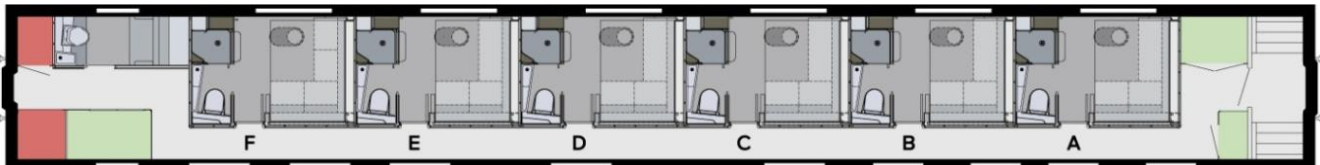

ACCOMMODATIONS

Onboard The *Canadian* (Vancouver to Toronto)

Cabins for one are private rooms featuring a small couch-style seat converting into a bed, with a concealed toilet and a vanity.

Cabins for two are private rooms with two armchairs, two retractable stacked beds, a vanity and ensuite toilet.

There is a small gap between beds when lowered.

Walls remove between Bedrooms A&B, C&D, and E&F

Suites consist of two combined cabins for two (wall removed) but with only the lower beds utilized. The resulting room includes two ensuite toilets and two vanities.

There is a small gap between the beds when lowered.

Onboard The *Canadian* - Prestige class

Prestige Sleeper class provides an unforgettable rail experience.

- Spacious cabin – 50% larger and large viewing window – 60% larger than our cabin for two in Sleeper Plus class
- Modular leather L-shaped couch by day and a Murphy bed for two by night
- Private washroom with shower
- Flat-screen TV with video selection
- Minibar stocked with a selection of beverages
- Complimentary bar service
- Electric radiant heated cabin floors and walls
- Priority seating in the dining car
- Dedicated Concierge attendant throughout the trip
- Activities such as wine tastings and interactive talks on local history, geography and culture

Onboard The *Ocean* (Montreal to Halifax)

Renaissance equipment is used on the *Ocean*.
Accommodation consists of cabins for 2 and one Accessible cabin.
Bedrooms 1-6 include a shower within the private bathroom
Bedrooms 7-10 do not include shower capability