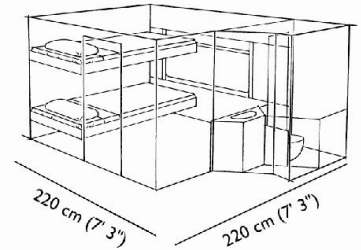

ACCOMMODATIONS

Onboard The *Canadian* (Vancouver to Toronto)

Cabins for one are private rooms featuring a small couch-style seat converting into a bed, with a concealed toilet and a vanity.

Cabins for two are private rooms with two armchairs, two retractable stacked beds, a vanity and ensuite toilet.

“MANOR” SLEEPER

Limited space is available for carry-on baggage in Sleeper class.

LEGEND

-  Cabin for 1
-  Cabin for 2
-  Berths (Upper and Lower)
-  Cabin for 3
-  Public Washroom
-  Shower

Cabins for four consist of two combined cabins for two (wall removed), therefore providing four armchairs, two upper bunks and two lower beds, two ensuite toilets and two vanities.